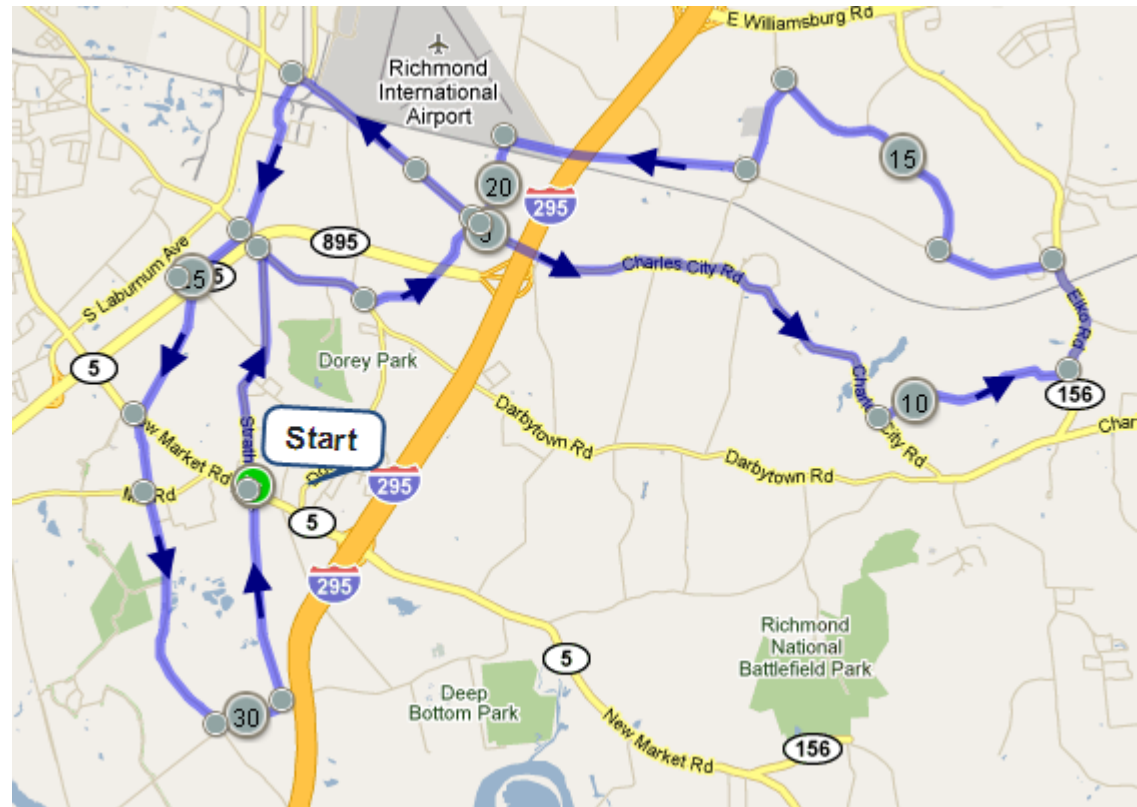

Portabella Hines Catch-Up 33

Mile	Cue	Road	Leg
0.0	Start	Portabella	0.0
0.0	L	Strath	2.3
2.3	R	Darbytown	1.2
3.5	L	Britton	1.4
4.9	R	Charles City	4.7
9.6	L	Hines	2.0
11.6	L	Elko	1.1
12.7	L	Portugee	1.1
13.8	R	Technology	2.5
16.3	L	Memorial	1.0
17.3	R	Portugee	2.3
19.6	Cont	Beulah	0.9
20.5	R	Charles City	2.3
22.8	L	Miller	2.3
25.1	L	Wilson	1.4
26.5	Cont	Varina	3.2
29.7	L	Kingsland	0.7
30.4	L	Strath	2.0
32.4	L	Varina SC	0.2
32.6	End	Portabella	

Start at the parking lot at the rear of Portabella Ristorante located in the Varina Shopping Center at the intersection of Route 5 and Strath Road, Henrico County, Virginia